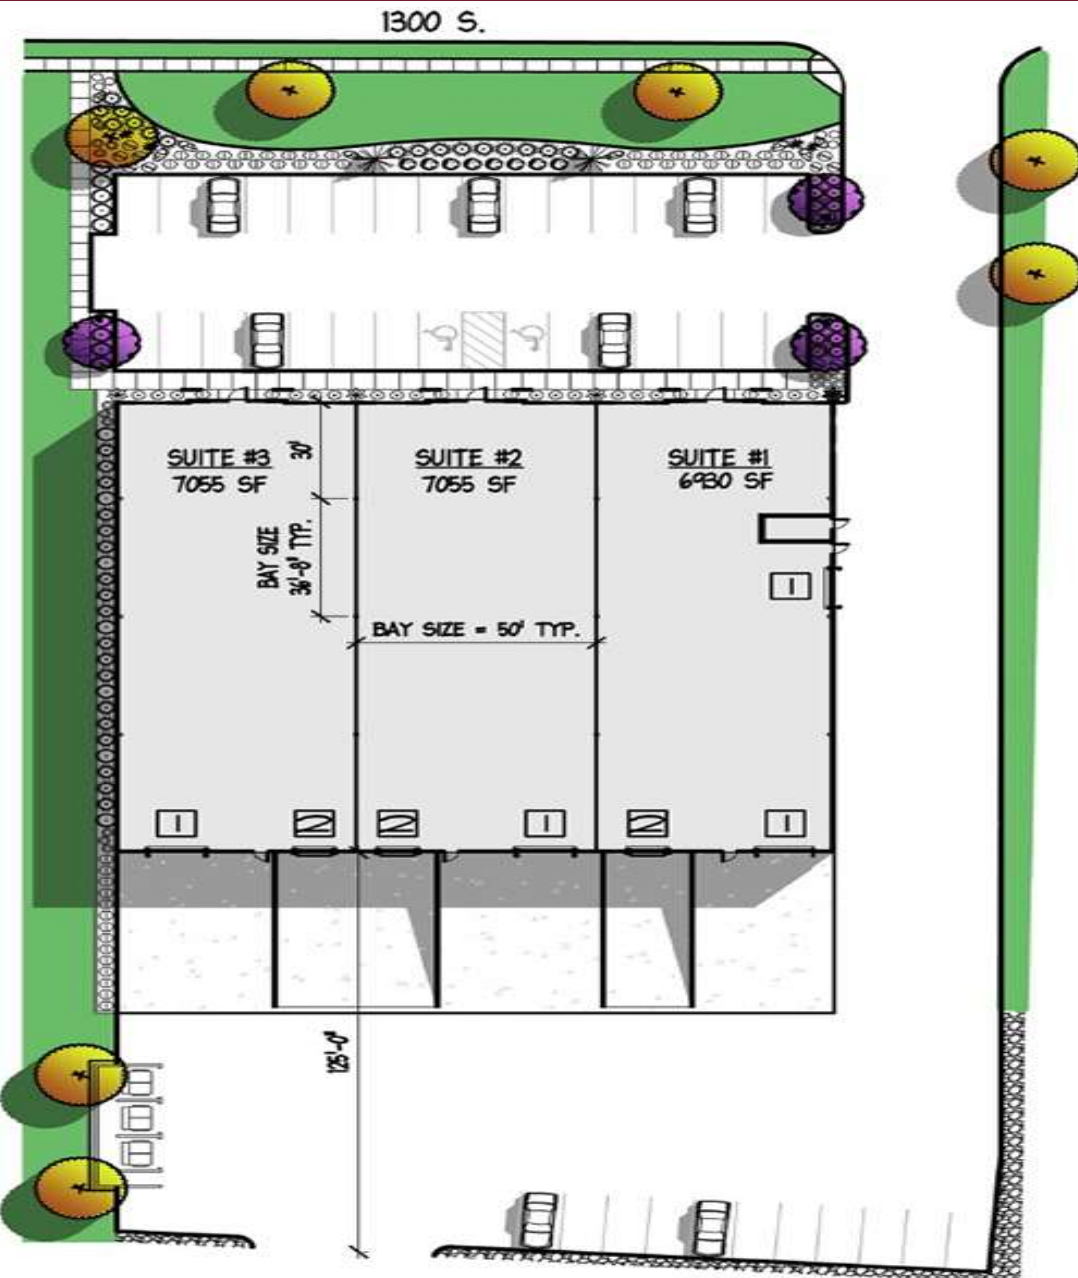

# *North Pointe*

698 East 1300 South, American Fork, Utah 84003

**Roderick Realty**  
SERVICES  
[www.roderickrealty.com](http://www.roderickrealty.com)  
801-506-5005

- High Profile, Class A Flex Space: Office, Warehouse, Retail, and Distribution.
- Ground Level Overhead Doors
- Dock Height Doors
- 24' Clear Height

## Building Information

- Building Size: 21,040 SF
- Land Size: 72,539 SF
- Parking: 42 Stalls
- Clear Height: 18' to 20'
- Power: 1200 AMPS of 277/480 VOLTS
- Overhead Doors:
  - 1 = 8'x10' Dock High Door
  - 2 = 12'x14' Ground Level Overhead Door